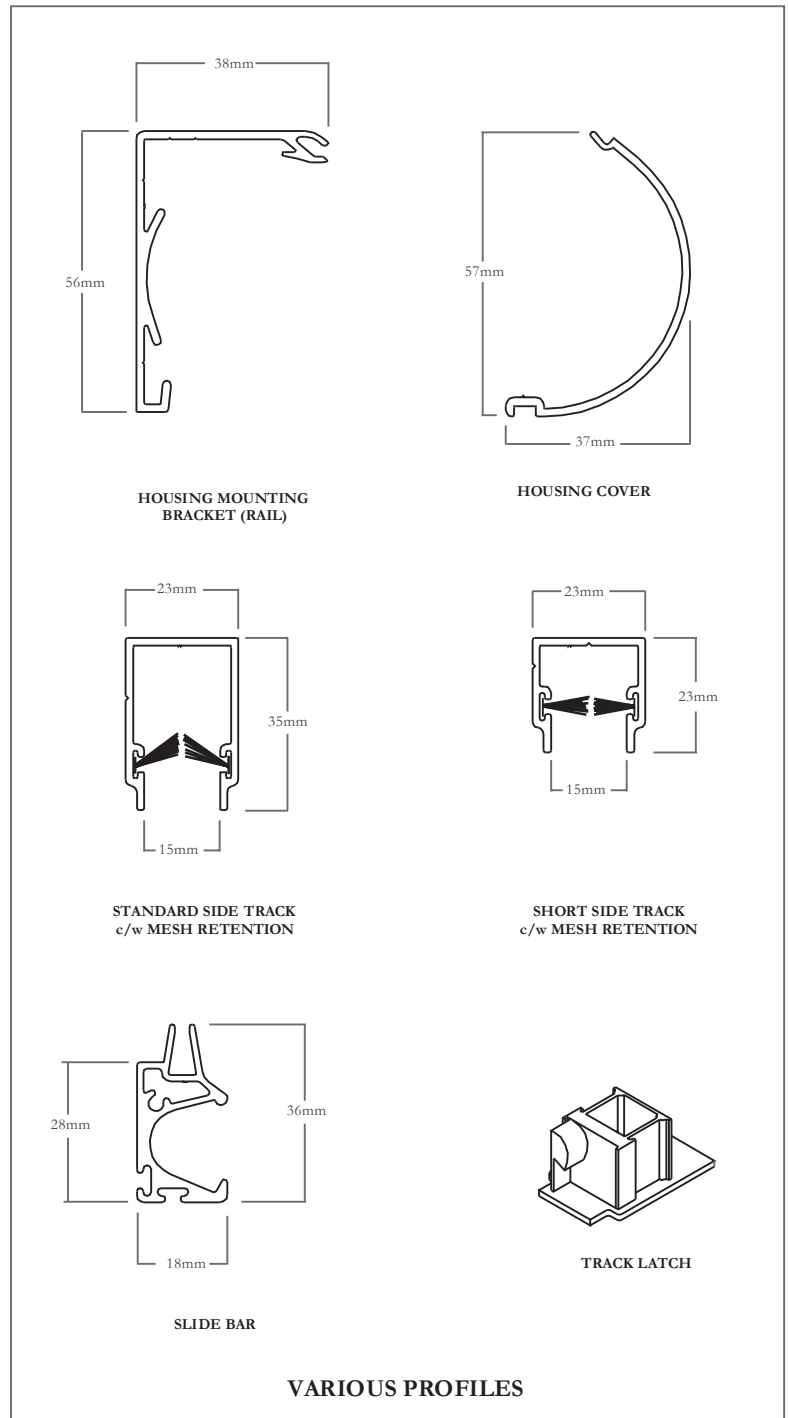

Serene Design Specifications

(Detail Views)

**SERENE WINDOW SCREEN ASSEMBLY
LEFT SIDE VIEW**

**MOUNTING SCENARIO'S FOR THE HOUSING
MOUNTING BRACKET (RAIL)**

VARIOUS PROFILES

PHANTOM
Serene[™]
Retractable Screens[™]