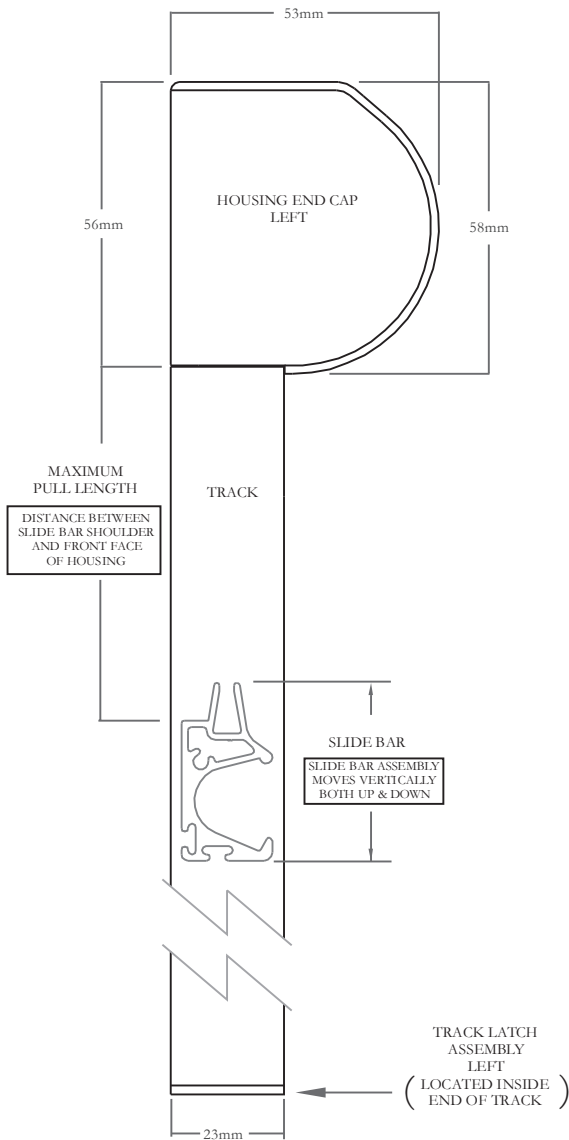

Serene Design Specifications

(Detail Views)

**SERENE WINDOW SCREEN ASSEMBLY
LEFT SIDE VIEW**

**MOUNTING SCENARIO'S FOR THE HOUSING
MOUNTING BRACKET (RAIL)**

VARIOUS PROFILES

PHANTOM
Serene[™]
Retractable Screens[™]