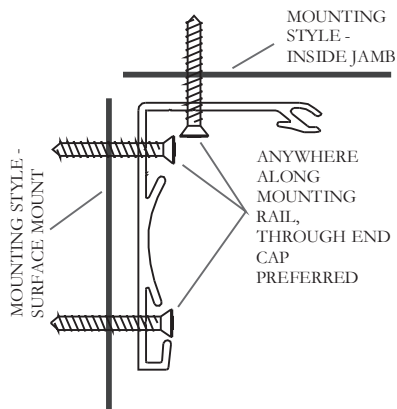

Serene Design Specifications

(Detail Views)

**SERENE WINDOW SCREEN ASSEMBLY
LEFT SIDE VIEW**

**MOUNTING SCENARIO'S FOR THE HOUSING
MOUNTING BRACKET (RAIL)**

VARIOUS PROFILES

PHANTOM
Serene[™]
Retractable Screens[™]